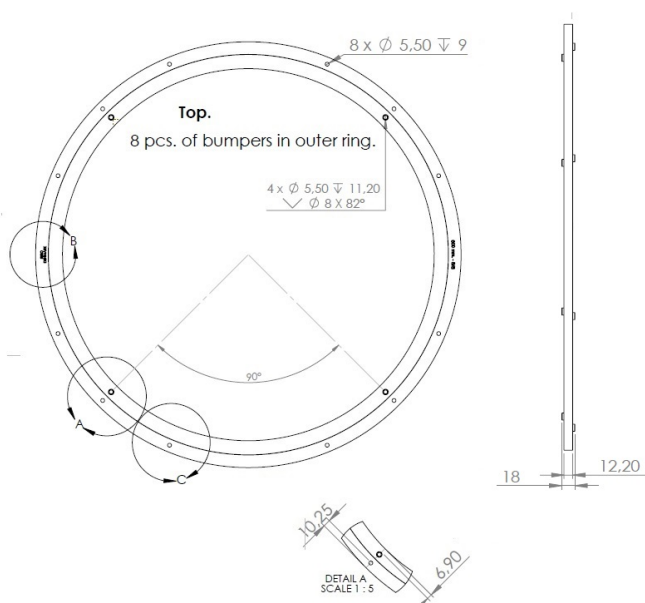

PRODUCT SHEET

Description:

Lazy Susan Alu. Swivel, $\varnothing 600 \times 12 \text{mm}$, ID 524mm, $\varnothing 6 \text{mm}$ SS-Ball Bearing, Load Capacity: Max 190Kg, 4 CSK Holes, 6 White, Rubbers $\varnothing 10,2 \times 3,3 \text{mm}$ on each side

Item number:

16.15.395-1

Units	Box	Carton	HS Code	Barcode
Pcs.	1	7	8302420090	
				5704866065429

SISO A/S

Mileparken 11
DK-2740 Skovlunde
Denmark
VAT: DK 24786013

Phone +45 45 830 900

www.siso.dk
siso@siso.dk

Danske Bank
Nytorv Branch
Copenhagen
SWIFT: DABADKKK

Account no.
4180 3112 112936
IBAN Account
DK7230003112112936